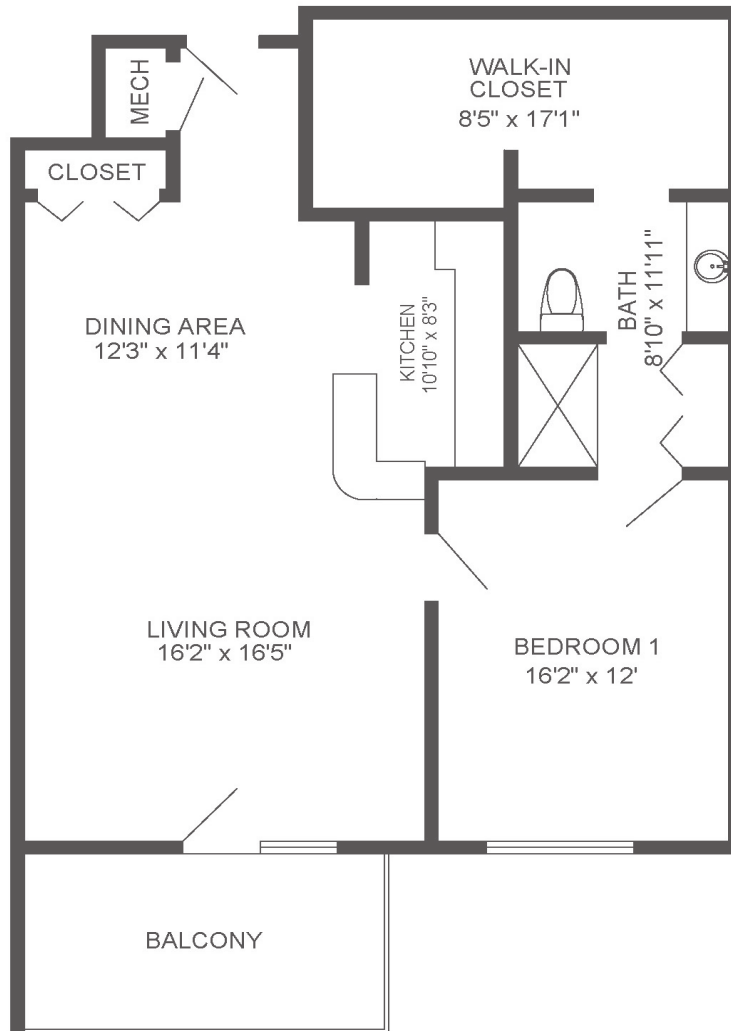

Blue Ridge
One-Bedroom, One-Bath

1,088 sq. ft.

Dimensions are approximate.

801 Vanosdale Road, Knoxville, TN 37909 ShannondaleKnoxville.org

Covenant Living Communities & Services does not discriminate pursuant to the federal Fair Housing Act.
All faiths and beliefs are welcome.