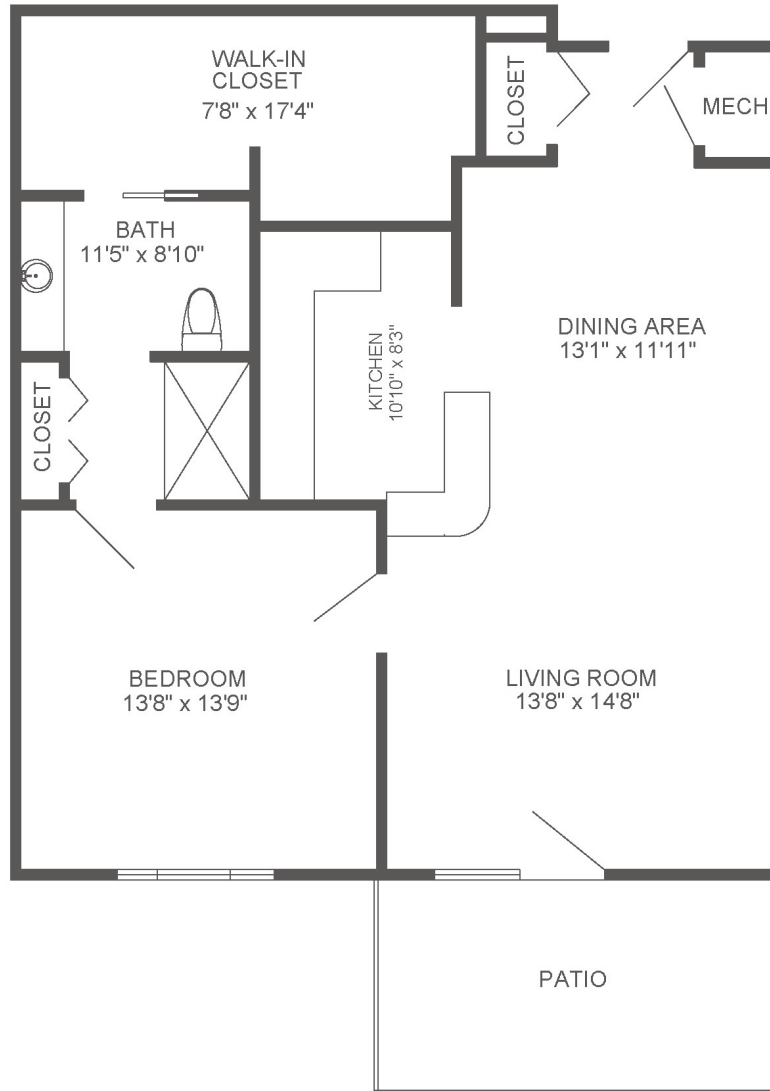

# Cascade One-Bedroom, One-Bath

991 sq. ft.

Dimensions are approximate.

801 Vanosdale Road, Knoxville, TN 37909 [ShannondaleKnoxville.org](http://ShannondaleKnoxville.org)

Covenant Living Communities & Services does not discriminate pursuant to the federal Fair Housing Act.  
All faiths and beliefs are welcome.